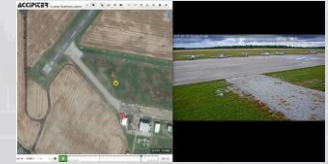

## Slew-to-Cue PTZ Camera Integration with Avian Radar

By integrating an avian radar system with a PTZ camera system you can get more benefit from both devices than if each device were deployed alone, overcoming many of the traditional challenges with the existing technology

Inspect multiple areas of interest with a single camera asset

ACCIPITER CLOUD SURVEILLANCE™

42°58'37.07" N -79°19'42.33" W

Dec 04 15:58:20 1.0x Dec 03 15:58 Dec 04 15:58 Live

ACCIPITER ACCIPITERRADAR.COM

2019-12-04 03:58:19 PM wall-e

Live

Manual slew-to-cue to review on runway bird activity

**ACCIPITER** CLOUD SURVEILLANCE

42.97646 -79.32806

Jul 14 10:55:27 1.0x Jul 13 15:28 Jul 14 15:28 Live