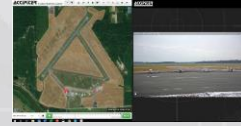

Inspect multiple areas of interest with a single camera asset

ACCIPITER CLOUD SURVEILLANCE™

42°58'37.07" N -79°19'42.33" W

Dec 04 15:58:20 1.0x Dec 03 15:58 Dec 04 15:58 Live

ACCIPITER ACCIPITERRADAR.COM

2019-12-04 03:58:19 PM wall-e

Live