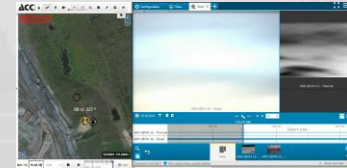

## Slew-to-Cue PTZ Camera Integration with Avian Radar